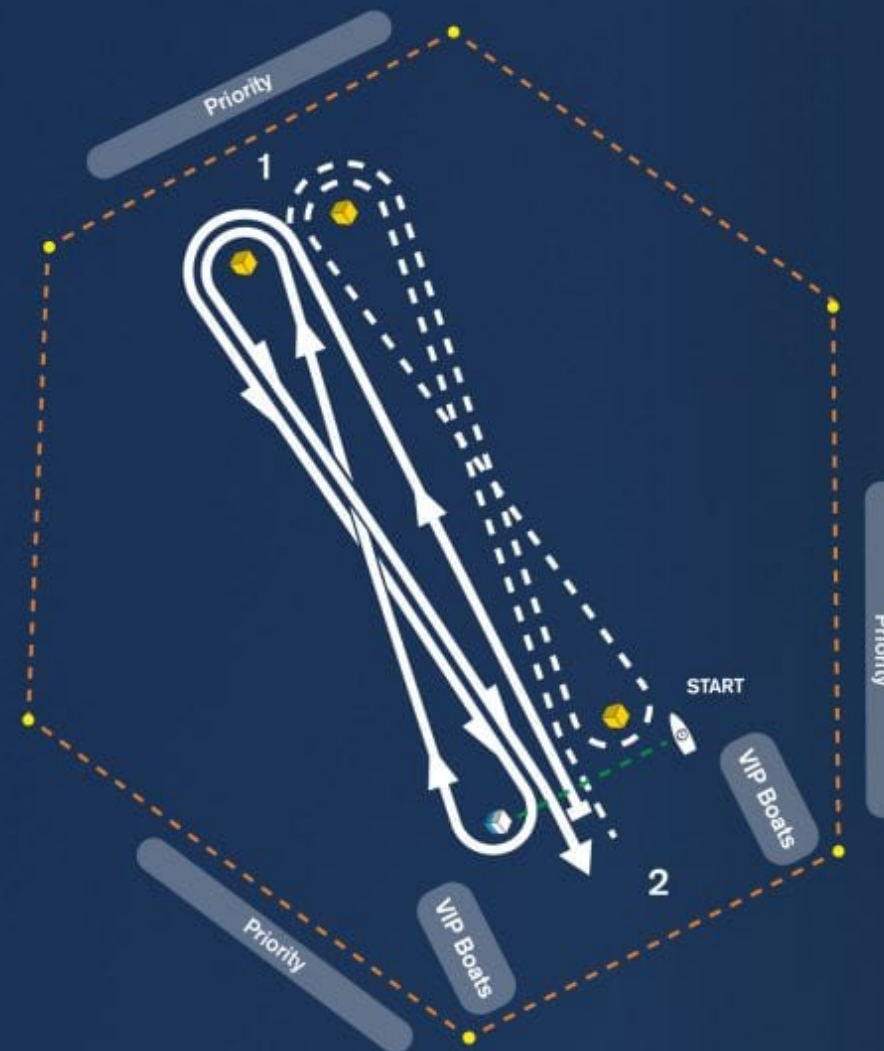

Brunel In-Port Race, The Hague

Saturday 30 June 13.30

VHF
88

VHF
21

Start - 1 - 2 - 1 - Finish

Follow the race live on volvoceanrace.com or through the official race app

The start line will be placed opposite the Race Village, and the race course will be defined depending on the wind, with either an upwind or a downwind start

Spectator boats shall remain outside the perimeter marked by the yellow marks and follow instructions from course Marshalls at all times